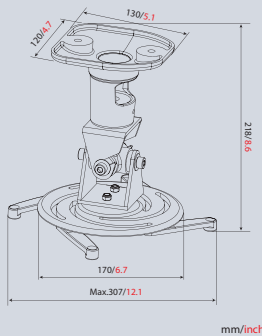

Model VM-PR01 Shown

VM-PR01

Aluminum

- **DESCRIPTION**
Universal projector ceiling mount
- **PRODUCT DIMENSIONS**
170x218x170mm
- **MAX. LOADING**
13.75 kgs(30 lbs)
- **COLOR**
Silver/Black