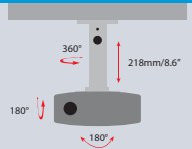

Model VM-PR01 Shown

VM-PR01

Aluminum

- **DESCRIPTION**
Universal projector ceiling mount
- **PRODUCT DIMENSIONS**
170x218x170mm
- **MAX. LOADING**
13.75 kgs(30 lbs)
- **COLOR**
Silver/Black