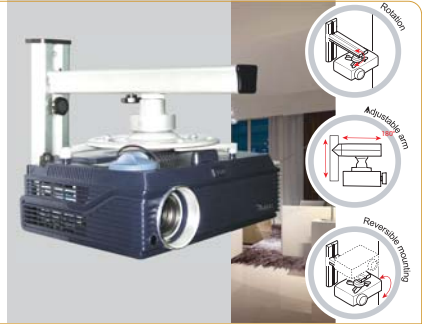

VM-PR03

mm/inch

- **DESCRIPTION**
Universal projector wall mount
- **PRODUCT DIMENSIONS**
170x238x170mm
- **MAX. LOADING**
10 kgs(22 lbs)
- **COLOR**
● ●

VM-PR04

mm/inch

- **DESCRIPTION**
Universal projector ceiling mount
- **PRODUCT DIMENSIONS**
170x193x170mm
- **MAX. LOADING**
10 kgs(22 lbs)
- **COLOR**
● ●

VM-PR01L

mm/inch

- **DESCRIPTION**
Universal projector ceiling mount with extension
- **PRODUCT DIMENSIONS**
170x599-839x170mm
- **MAX. LOADING**
10 kgs(22 lbs)
- **COLOR**
● ●

VM-PR04L

mm/inch

- **DESCRIPTION**
Universal projector ceiling mount with extension
- **PRODUCT DIMENSIONS**
170x507-747x170mm
- **MAX. LOADING**
10 kgs(22 lbs)
- **COLOR**
● ●