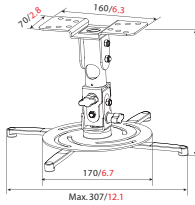

VM-PR03

mm/inch

- **DESCRIPTION**
Universal projector wall mount
- **PRODUCT DIMENSIONS**
170x238x170mm
- **MAX. LOADING**
10 kgs(22 lbs)
- **COLOR**
● ●

VM-PR04

mm/inch

- **DESCRIPTION**
Universal projector ceiling mount
- **PRODUCT DIMENSIONS**
170x193x170mm
- **MAX. LOADING**
10 kgs(22 lbs)
- **COLOR**
● ●

VM-PR01L

mm/inch

- **DESCRIPTION**
Universal projector ceiling mount with extension
- **PRODUCT DIMENSIONS**
170x599-839x170mm
- **MAX. LOADING**
10 kgs(22 lbs)
- **COLOR**
● ●

VM-PR04L

mm/inch

- **DESCRIPTION**
Universal projector ceiling mount with extension
- **PRODUCT DIMENSIONS**
170x507-747x170mm
- **MAX. LOADING**
10 kgs(22 lbs)
- **COLOR**
● ●