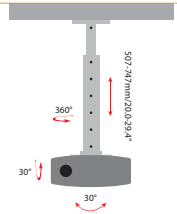

VM-PR03

mm/inch

- **DESCRIPTION**
Universal projector wall mount
- **PRODUCT DIMENSIONS**
170x238x170mm
- **MAX. LOADING**
10 kgs(22 lbs)
- **COLOR**
● ●

VM-PR04

mm/inch

- **DESCRIPTION**
Universal projector ceiling mount
- **PRODUCT DIMENSIONS**
170x193x170mm
- **MAX. LOADING**
10 kgs(22 lbs)
- **COLOR**
● ●

VM-PR01L

mm/inch

- **DESCRIPTION**
Universal projector ceiling mount with extension
- **PRODUCT DIMENSIONS**
170x599-839x170mm
- **MAX. LOADING**
10 kgs(22 lbs)
- **COLOR**
● ●

VM-PR04L

mm/inch

- **DESCRIPTION**
Universal projector ceiling mount with extension
- **PRODUCT DIMENSIONS**
170x507-747x170mm
- **MAX. LOADING**
10 kgs(22 lbs)
- **COLOR**
● ●