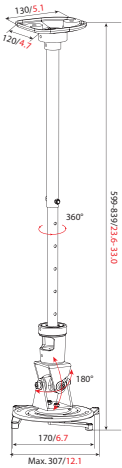

VM-PR03

mm/inch

- **DESCRIPTION**
Universal projector wall mount
- **PRODUCT DIMENSIONS**
170x238x170mm
- **MAX. LOADING**
10 kgs(22 lbs)
- **COLOR**
● ●

VM-PR04

mm/inch

- **DESCRIPTION**
Universal projector ceiling mount
- **PRODUCT DIMENSIONS**
170x193x170mm
- **MAX. LOADING**
10 kgs(22 lbs)
- **COLOR**
● ●

VM-PR01L

mm/inch

- **DESCRIPTION**
Universal projector ceiling mount with extension
- **PRODUCT DIMENSIONS**
170x599-839x170mm
- **MAX. LOADING**
10 kgs(22 lbs)
- **COLOR**
● ●

VM-PR04L

mm/inch

- **DESCRIPTION**
Universal projector ceiling mount with extension
- **PRODUCT DIMENSIONS**
170x507-747x170mm
- **MAX. LOADING**
10 kgs(22 lbs)
- **COLOR**
● ●