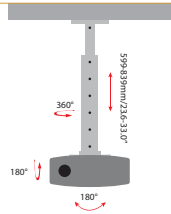

VM-PR03

mm/inch

- **DESCRIPTION**
Universal projector wall mount
- **PRODUCT DIMENSIONS**
170x238x170mm
- **MAX. LOADING**
10 kgs(22 lbs)
- **COLOR**
● ●

VM-PR04

mm/inch

- **DESCRIPTION**
Universal projector ceiling mount
- **PRODUCT DIMENSIONS**
170x193x170mm
- **MAX. LOADING**
10 kgs(22 lbs)
- **COLOR**
● ●

VM-PR01L

mm/inch

- **DESCRIPTION**
Universal projector ceiling mount with extension
- **PRODUCT DIMENSIONS**
170x599-839x170mm
- **MAX. LOADING**
10 kgs(22 lbs)
- **COLOR**
● ●

VM-PR04L

mm/inch

- **DESCRIPTION**
Universal projector ceiling mount with extension
- **PRODUCT DIMENSIONS**
170x507-747x170mm
- **MAX. LOADING**
10 kgs(22 lbs)
- **COLOR**
● ●