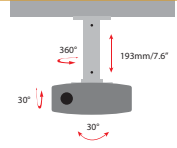

VM-PR03

mm/inch

- **DESCRIPTION**
Universal projector wall mount
- **PRODUCT DIMENSIONS**
170x238x170mm
- **MAX. LOADING**
10 kgs(22 lbs)
- **COLOR**
● ●

VM-PR04

mm/inch

- **DESCRIPTION**
Universal projector ceiling mount
- **PRODUCT DIMENSIONS**
170x193x170mm
- **MAX. LOADING**
10 kgs(22 lbs)
- **COLOR**
● ●

VM-PR01L

mm/inch

- **DESCRIPTION**
Universal projector ceiling mount with extension
- **PRODUCT DIMENSIONS**
170x599-839x170mm
- **MAX. LOADING**
10 kgs(22 lbs)
- **COLOR**
● ●

VM-PR04L

mm/inch

- **DESCRIPTION**
Universal projector ceiling mount with extension
- **PRODUCT DIMENSIONS**
170x507-747x170mm
- **MAX. LOADING**
10 kgs(22 lbs)
- **COLOR**
● ●