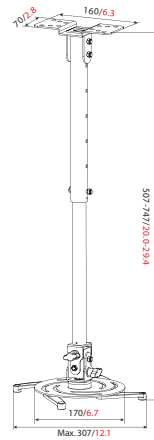

VM-PR03

mm/inch

- **DESCRIPTION**
Universal projector wall mount
- **PRODUCT DIMENSIONS**
170x238x170mm
- **MAX. LOADING**
10 kgs(22 lbs)
- **COLOR**
● ●

VM-PR04

mm/inch

- **DESCRIPTION**
Universal projector ceiling mount
- **PRODUCT DIMENSIONS**
170x193x170mm
- **MAX. LOADING**
10 kgs(22 lbs)
- **COLOR**
● ●

VM-PR01L

mm/inch

- **DESCRIPTION**
Universal projector ceiling mount with extension
- **PRODUCT DIMENSIONS**
170x599-839x170mm
- **MAX. LOADING**
10 kgs(22 lbs)
- **COLOR**
● ●

VM-PR04L

mm/inch

- **DESCRIPTION**
Universal projector ceiling mount with extension
- **PRODUCT DIMENSIONS**
170x507-747x170mm
- **MAX. LOADING**
10 kgs(22 lbs)
- **COLOR**
● ●